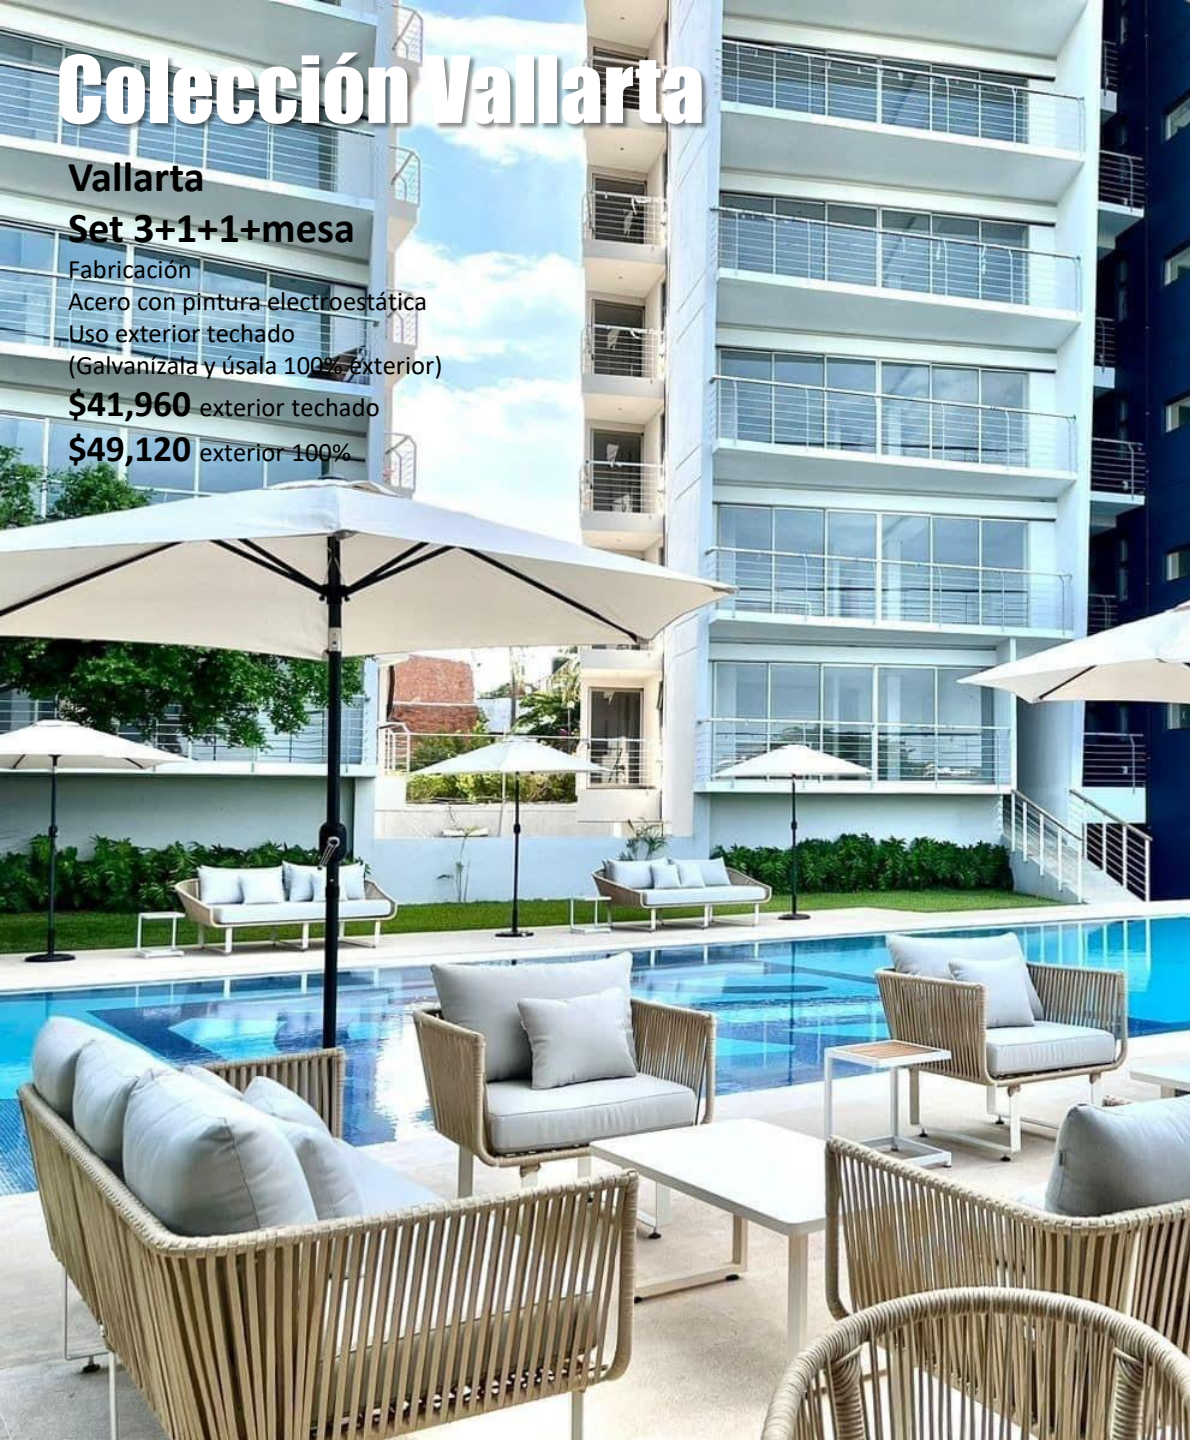

Colección Vallarta

Vallarta

Set 3+1+1+mesa

Fabricación

Acero con pintura electroestática

Uso exterior techado

(Galvanízala y úsala 100% exterior)

$41,960 exterior techado

$49,120 exterior 100%