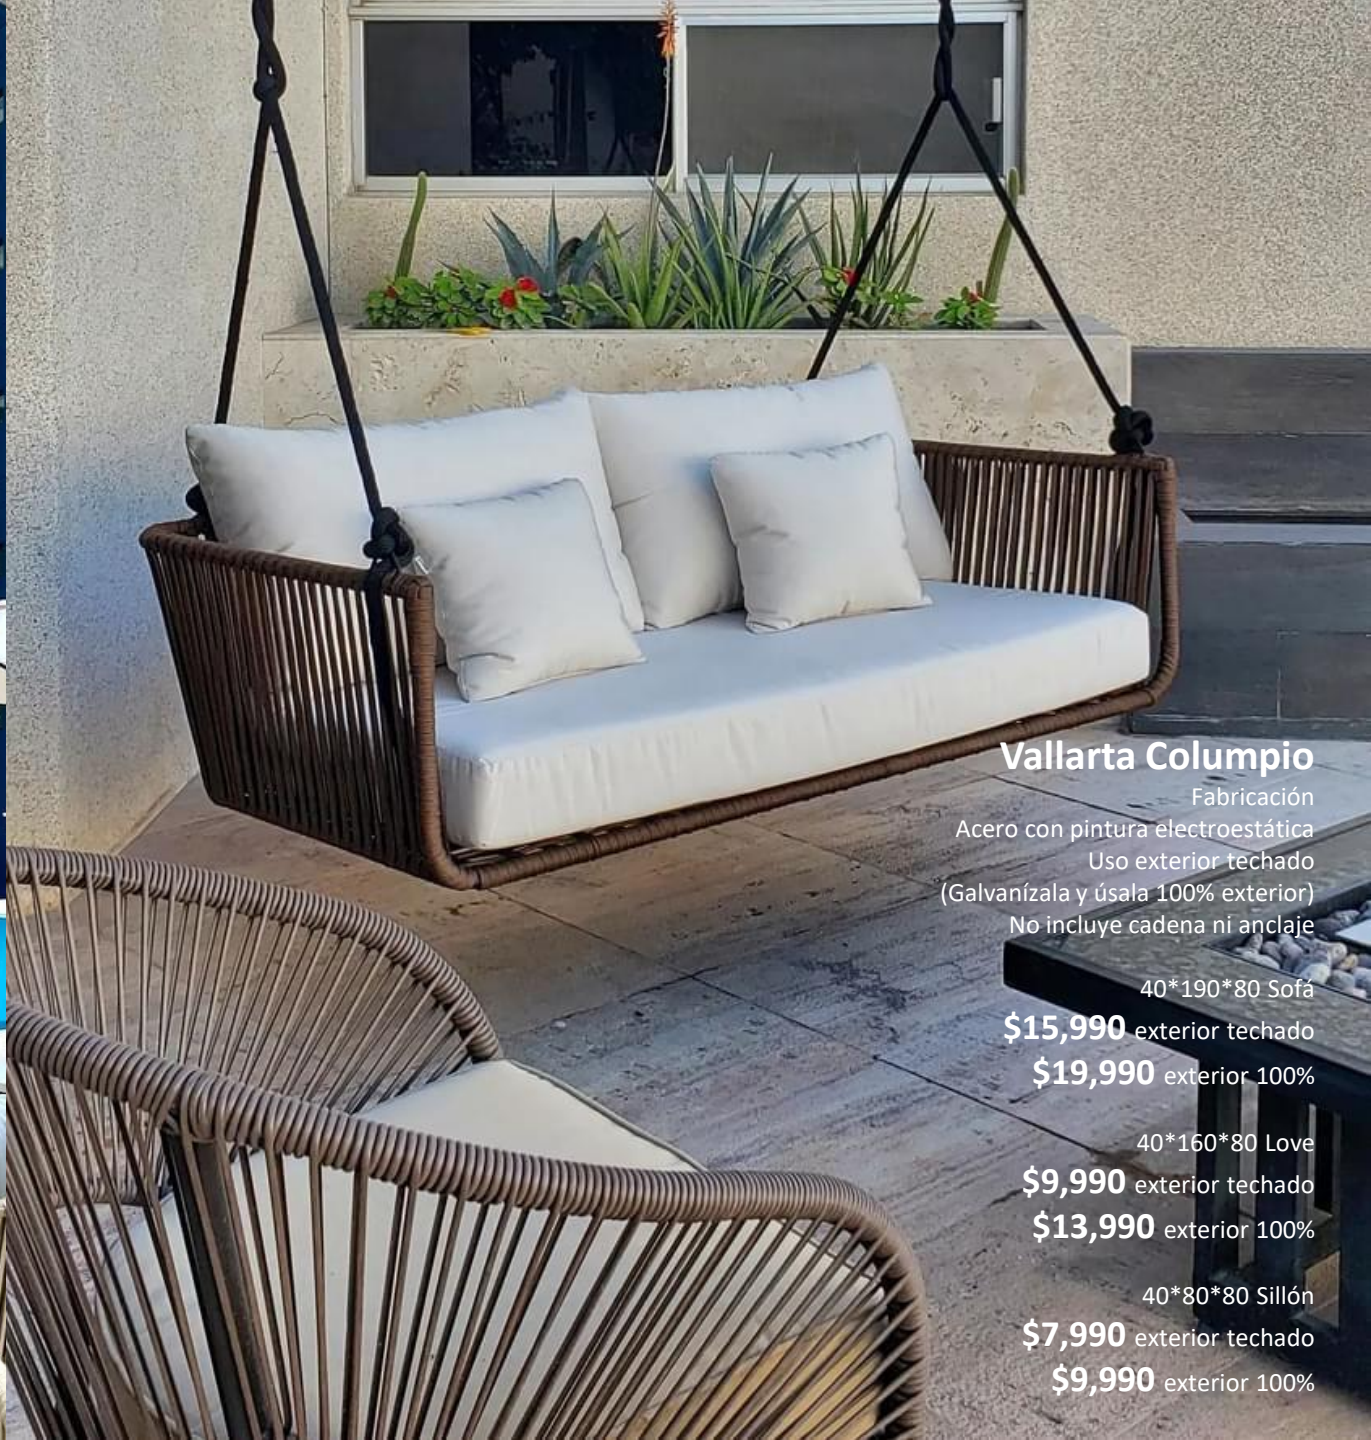

\$19,990 exterior 100%

40*160*80 Love

\$9,990 exterior techado

\$13,990 exterior 100%

40*80*80 Sillón

\$7,990 exterior techado

\$9,990 exterior 100%

Vallarta camastro